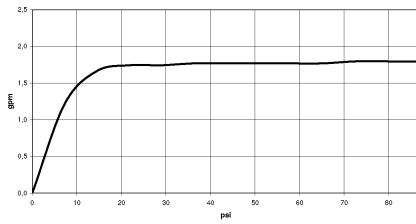

DORNBACHT YARRE Shower head - Chrome

28 504 832

- 180-210mm projection
- ball-joint pivotable through 30°
- normal flow
- with anti-scale system
- spray head Ø 100mm
- rosette Ø 55 mm
- 1/2" connection
- max. flow 7.6 l/min
- rosette Ø 55 mm

	Chrome	28 504 832-00 0010
	Soft Black	28 504 832-69 0010

Recommended miscellaneous

Concealed wall elbow -

35 085 970-90
0010

DORNBACHT YARRE Shower head - Chrome

28 504 832

mm [inches]

Flow rate chart