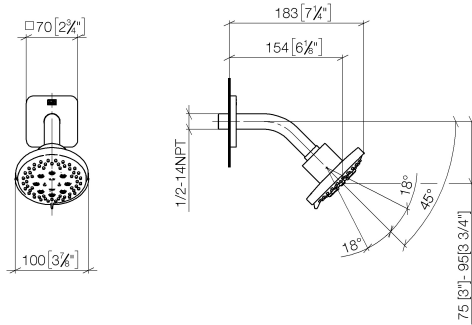

DORNBACHT YARRE Shower head - Chrome

28 504 832

- 180-210mm projection
- ball-joint pivotable through 30°
- normal flow
- with anti-scale system
- spray head Ø 100mm
- rosette Ø 55 mm
- 1/2" connection
- max. flow 7.6 l/min
- rosette Ø 55 mm

	Chrome	28 504 832-00 0010
	Soft Black	28 504 832-69 0010

Recommended miscellaneous

Concealed wall elbow -

35 085 970-90
0010

DORNBACHT YARRE Shower head - Chrome

28 504 832

mm [inches]

Flow rate chart

Codes & Standards

ASME
A112.18.1/CSA
B125.1

California Energy
Commission
(CEC)

DORNBACHT YARRE Shower head - Chrome

28 504 832

Certificates

IAPMO_11777. IAPMO_4976 (8).

DORNBACHT YARRE Shower head - Chrome

28 504 832

Spare parts list

No.	Item Number	Name	Quantity used	Delivery time
1	90 27 83 016 00-00	rosette	1	2
2	90 11 03 011 11-00	connection	1	2