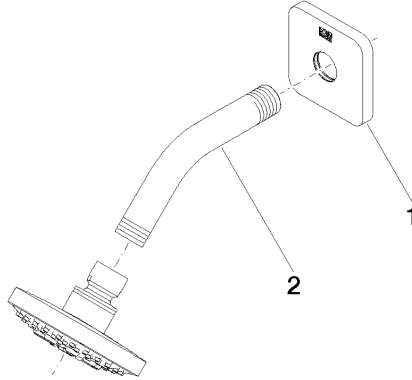

DORNBACHT YARRE Shower head - Chrome

28 504 832

- 180-210mm projection
- ball-joint pivotable through 30°
- normal flow
- with anti-scale system
- spray head Ø 100mm
- rosette Ø 55 mm
- 1/2" connection
- max. flow 7.6 l/min
- rosette Ø 55 mm

	Chrome	28 504 832-00 0010
	Soft Black	28 504 832-69 0010

Recommended miscellaneous

Concealed wall elbow -

35 085 970-90
0010

DORNBACHT YARRE Shower head - Chrome

28 504 832

mm [inches]

Flow rate chart

Codes & Standards

ASME
A112.18.1/CSA
B125.1

California Energy
Commission
(CEC)

DORNBACHT YARRE Shower head - Chrome

28 504 832

Certificates

IAPMO_11777. IAPMO_4976 (8).

DORNBACHT YARRE Shower head - Chrome

28 504 832

Spare parts list

No.	Item Number	Name	Quantity used	Delivery time
1	90 27 83 016 00-00	rosette	1	2
2	90 11 03 011 11-00	connection	1	2